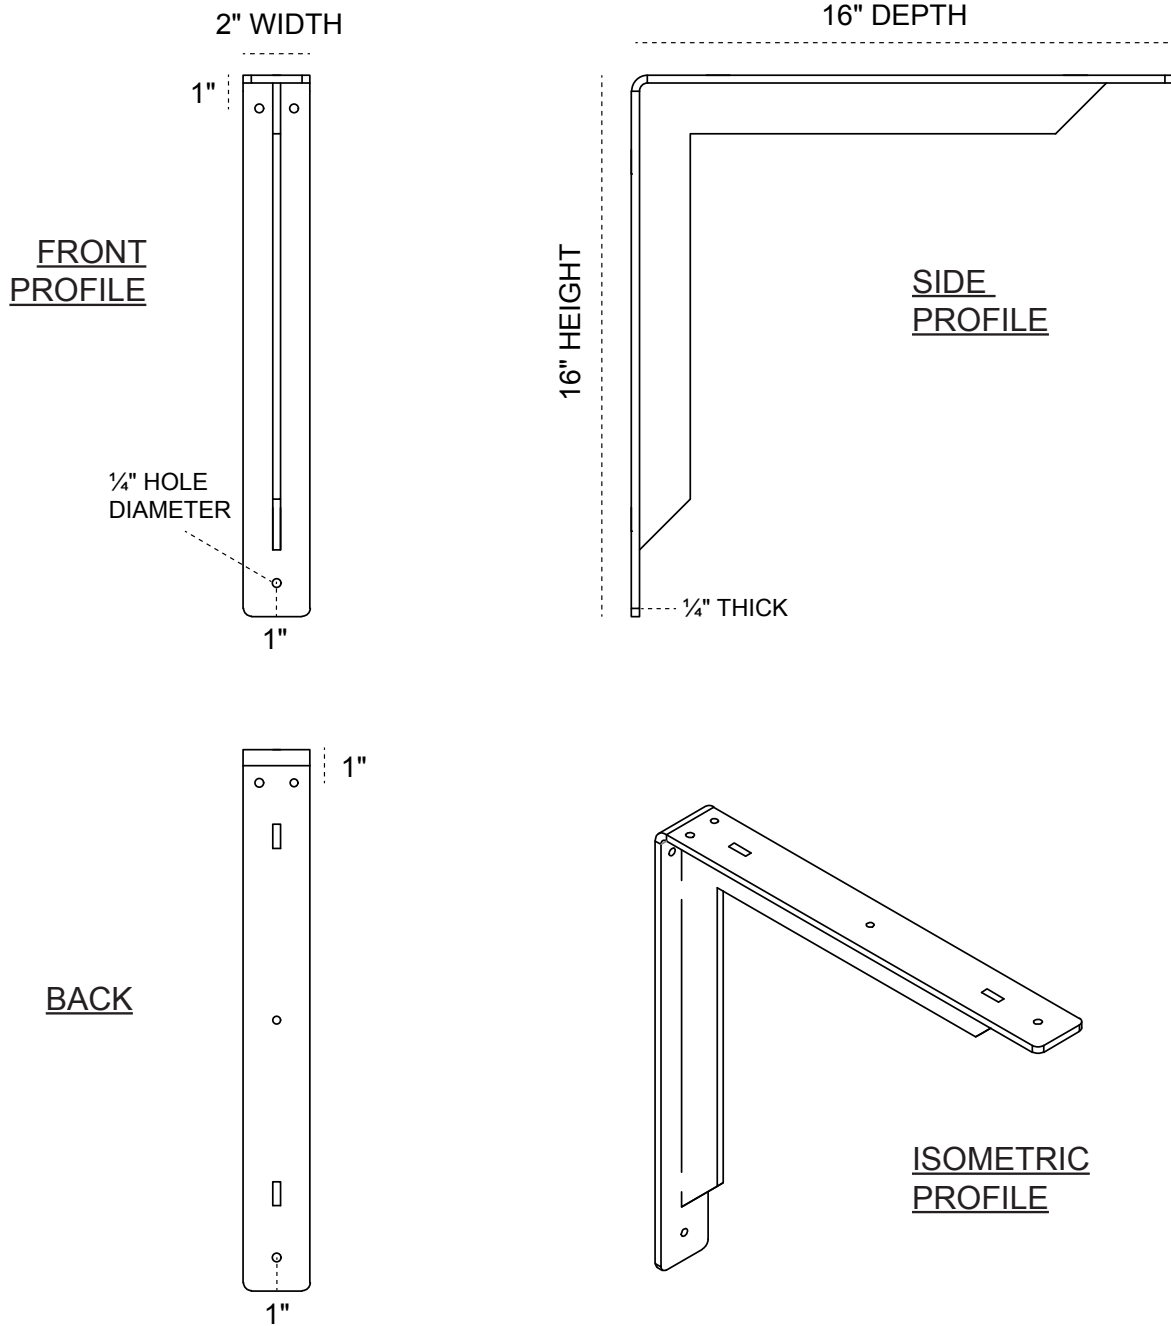

2-INCH W X 16-INCH D X 16-INCH H STOCKPORT BRACKET

HEAVY-DUTY 1/4" THICK

AVAILABLE IN:
STAINLESS STEEL
ZINC PLATED STEEL
POWDER COATED BLACK

BKTM02X16X16STSS
BKTM02X16X16STCRS
BKTM02X16X16STPBL

P:866.607.0453 | F: 866.591.3143
2300 W. Main St. | Clarksville, TX 75426
sales@ekenamillwork.com | www.ekenamillwork.com